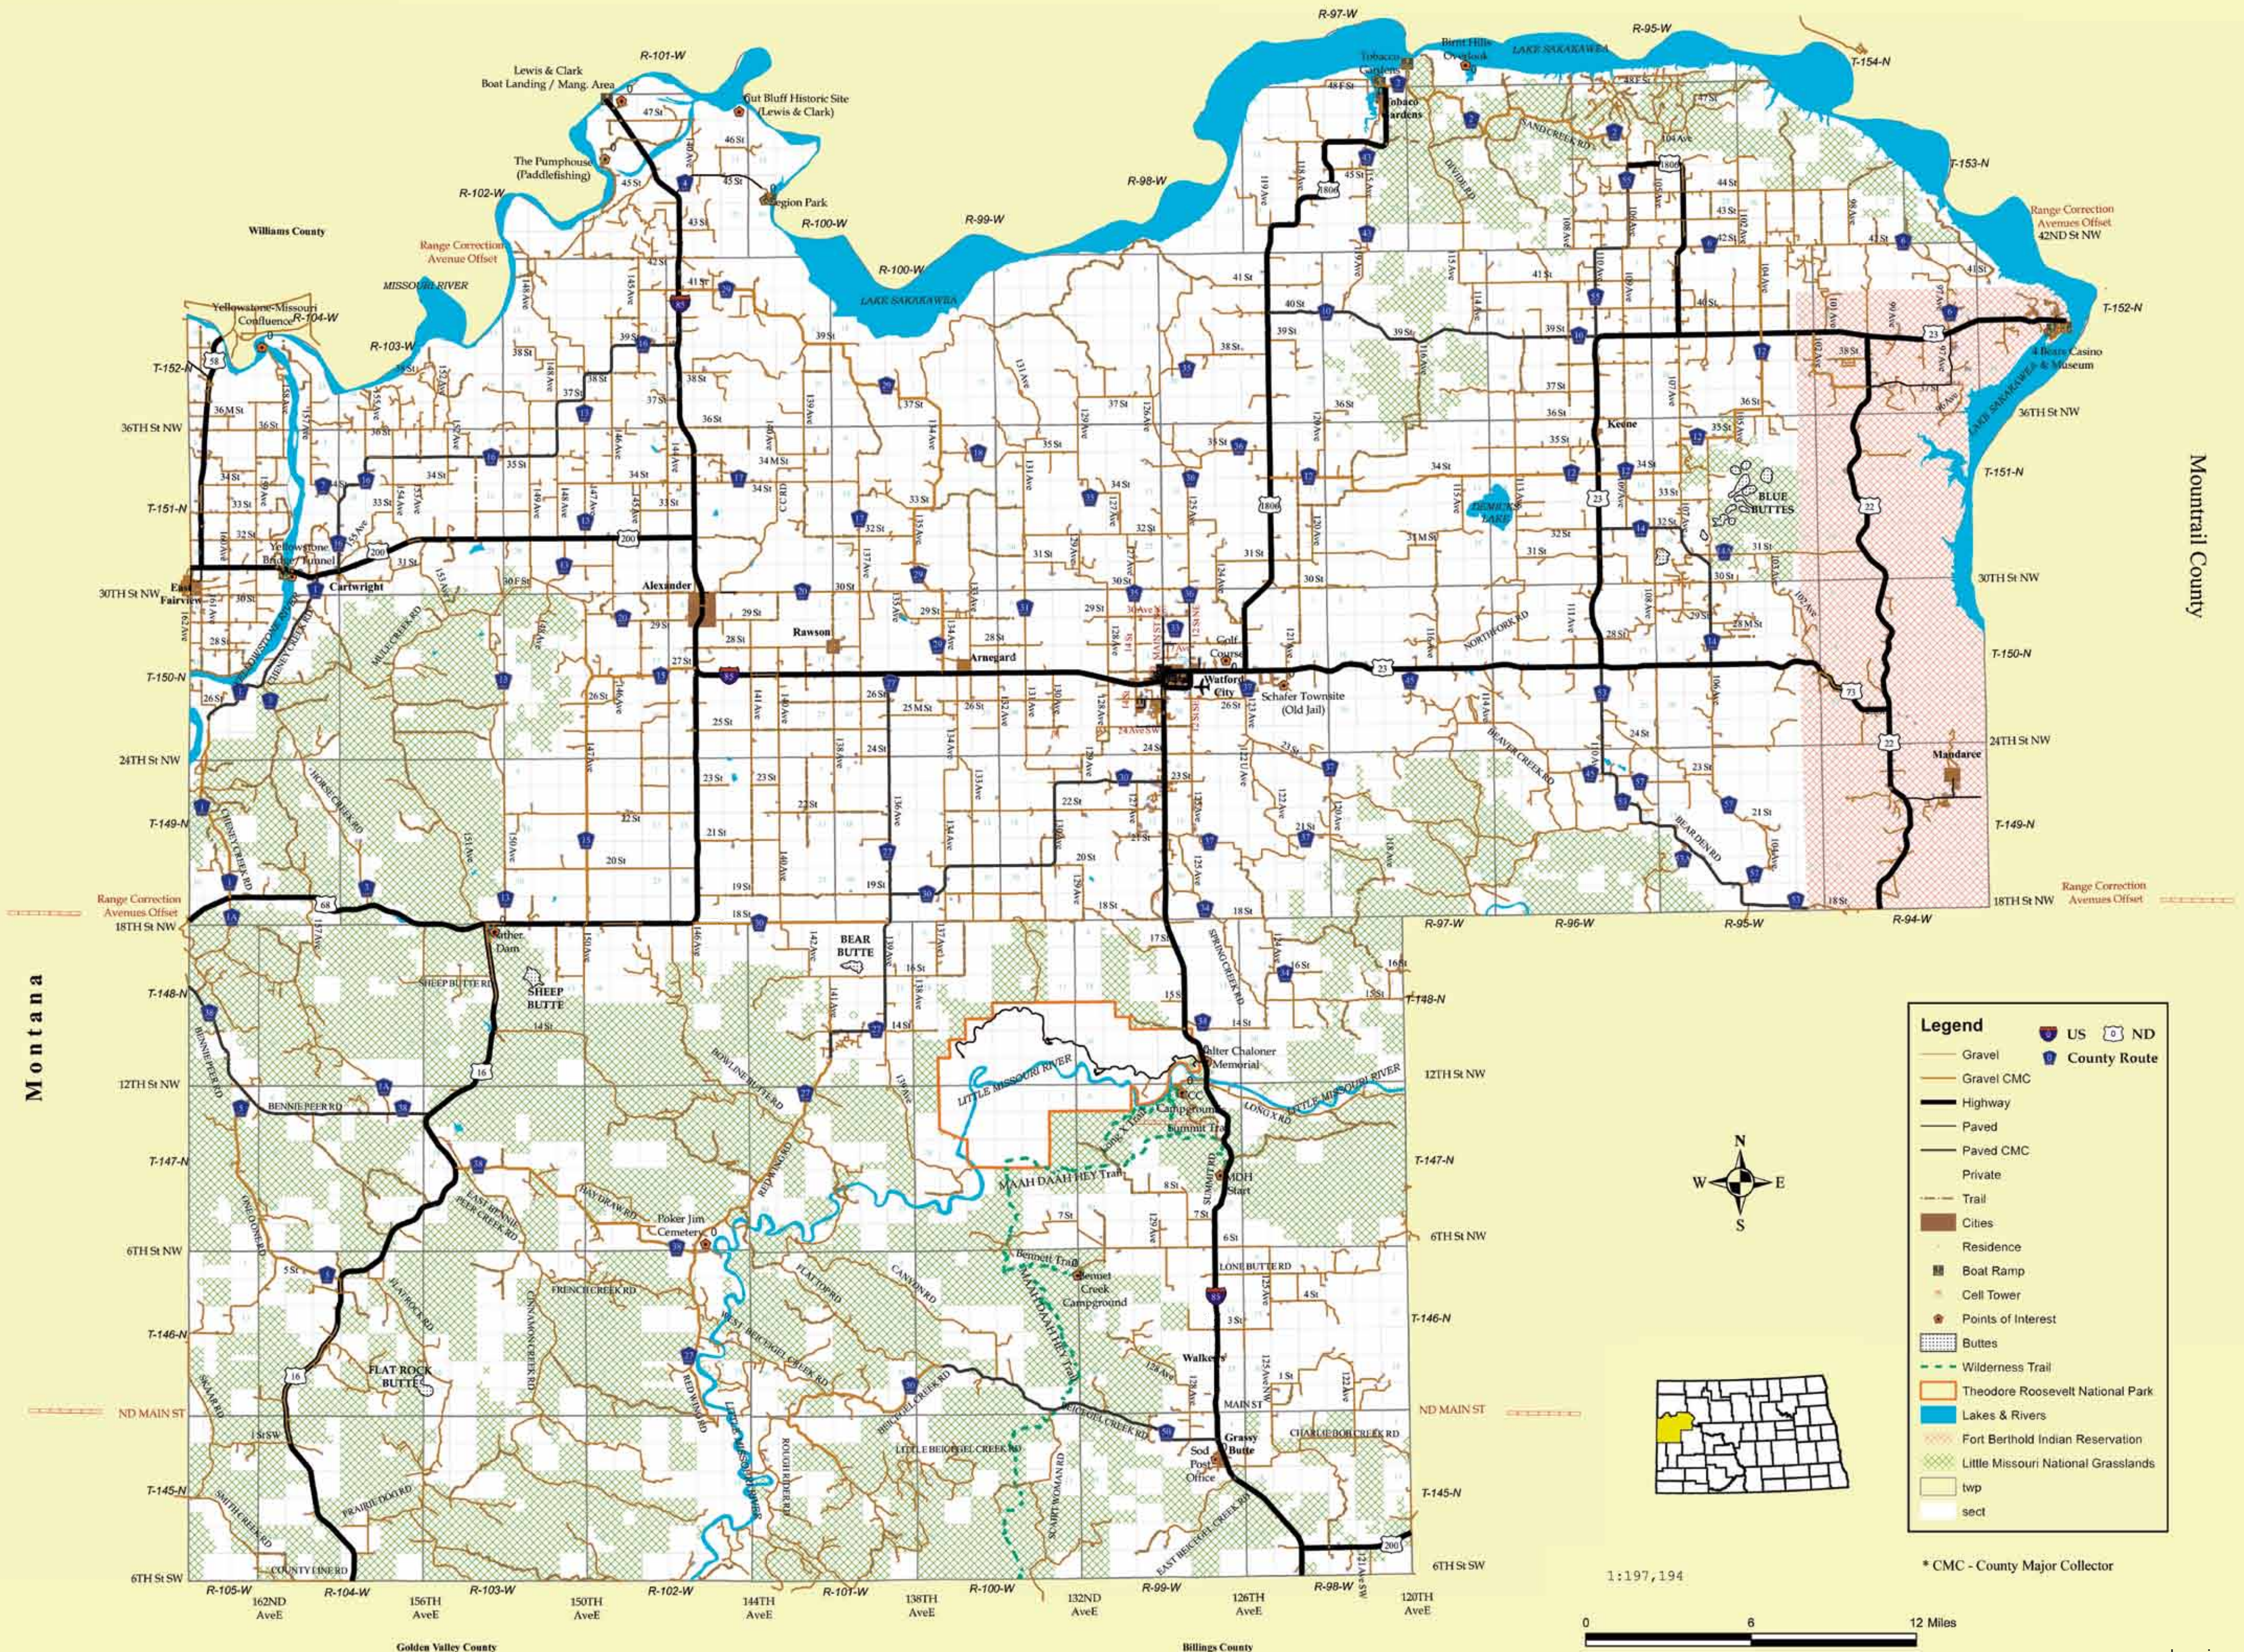

MCKENZIE COUNTY

1:197,194

0 6 12 Miles

Legend

- Gravel
- Gravel CMC
- Highway
- Paved
- Paved CMC
- Private
- Trail
- Cities
- Residence
- Boat Ramp
- Cell Tower
- Points of Interest
- Buttes
- Wilderness Trail
- Theodore Roosevelt National Park
- Lakes & Rivers
- Fort Berthold Indian Reservation
- Little Missouri National Grasslands
- twp
- sect

US County Route

* CMC - County Major Collector